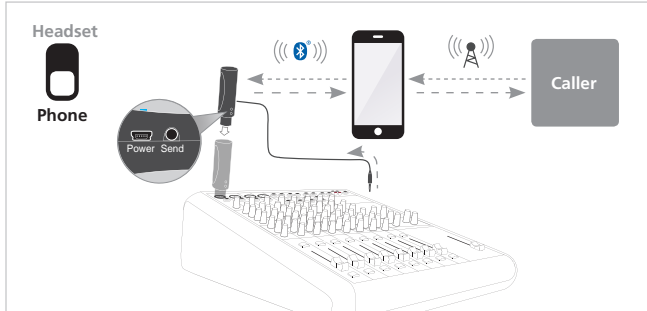

Wireless Applications

Take Calls During a Live Remote Broadcast
This setup allows voice band, bi-directional audio to and from your cell phone.