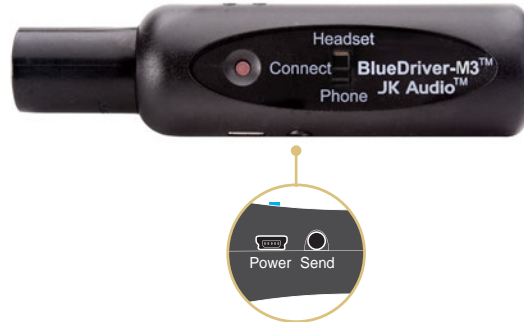

# BlueDriver-M3™

Wireless Audio Interface

7 kHz  
HD VOICE

## FEATURES

	D3	F3	M3
» HD Voice (Wide-Band Speech)	•	•	•
» 3-pin Female XLR Input	•	•	
» 3-pin Male XLR Output	•		•
» 3.5 mm Input	•		•
» 3.5 mm Output	•	•	
» 3.5mm Earpiece/Headphone Output		•	
» Trim Pot Adjusts Mic Level		•	
» Headset/Phone Switch		•	•
» Mini USB Power Jack		•	•
» > 18 Hours on one 9-volt Alkaline Battery	•		
» >6 hours on Internal Li-Ion Battery		•	•

## BlueDriver-M3™

**Bluetooth Device to Mic Input.** Pair to your Bluetooth equipped cell phone or headset to get audio straight from your Bluetooth device into your Mic input. The 3.5 mm send jack will accept a signal from the headphone output of the mixer for transmission back to the cell phone or headset.

### SPECIFICATIONS

<b>Input</b>	
1/8" (3.5mm) Stereo:	20k ohms / -10 dBu nom.
<b>Output</b>	
3-pin Male XLR:	1k ohms / -34 dBu nom.
<b>Misc.</b>	
<b>Battery:</b>	250 mAh Internal Lithium-Ion Polymer Rechargeable Battery with a Mini-USB Charging Port
<b>Size:</b>	1.1" x 4.4" (2.8 cm x 11.2 cm)
<b>Weight:</b>	2.1 oz. (60 g)