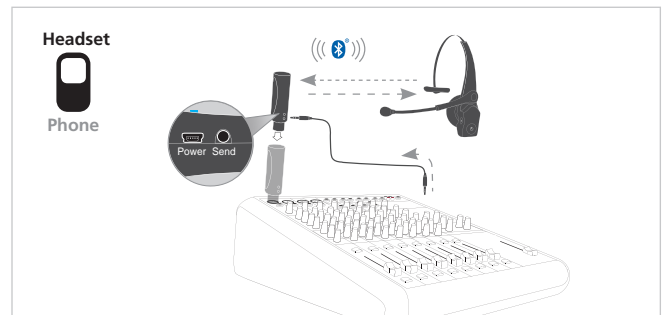

### Wireless Applications

**Take Calls During a Live Remote Broadcast**  
This setup allows voice band, bi-directional audio to and from your cell phone.

**Receive A2DP Audio from a Bluetooth Device**  
Stream full-bandwidth A2DP audio from your Bluetooth device.

**Send A2DP Audio to your Bluetooth Device**  
Stream full-bandwidth A2DP audio to your Bluetooth device.

**Bluetooth Headset as a Talkback Intercom**  
This setup allows voice-band bi-directional audio up to 66 ft from the BlueDriver-M3.